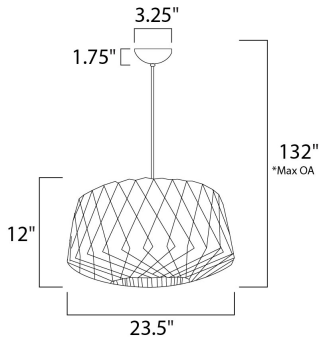

\*max overall height

**MEASUREMENTS**

DIMENSION : 23.5" L x 23.5" W x 12" H  
 MAX OAH : 132" OAH  
 HANGING WEIGHT : 3.46 lb

**LAMPING**

INPUT VOLTAGE : 120V  
 BULB : 1 x 60W Incandescent E26 Medium , 60W Total  
 BULB INCLUDED : (Not Included)  
 DIMMABLE : Yes